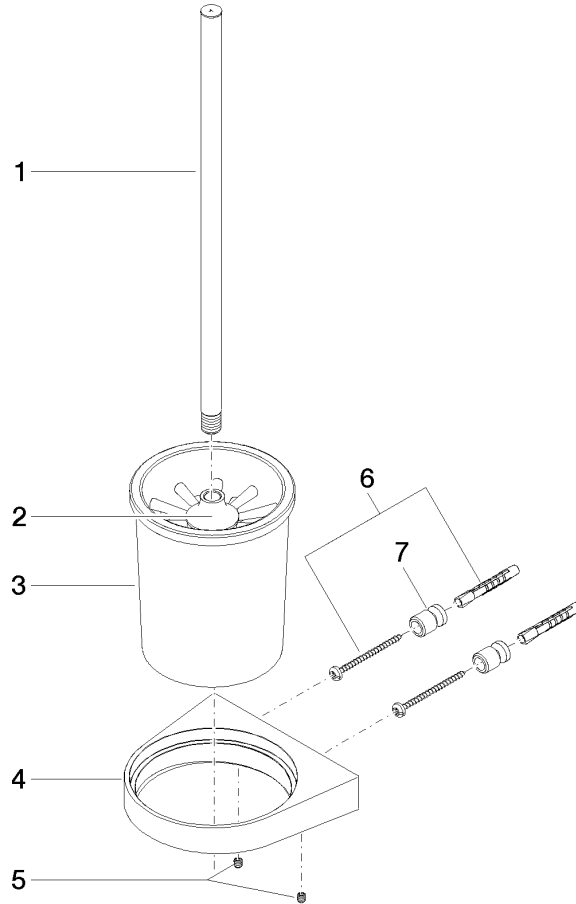

83 900 970

- crystal glass
- brush, matte black
- width 126mm
- height 415 mm
- 120mm projection

Fits: CL.1, LISSÉ, META

	Chrome	83 900 970-00
	Brushed Platinum	83 900 970-06
	Dark Chrome	83 900 970-19
	Light Gold	83 900 970-26
	Brushed Light Gold	83 900 970-27
	Brushed Durabronze (23kt Gold)	83 900 970-28
	Matte Black	83 900 970-33
	Brushed Bronze	83 900 970-42
	Brushed Champagne (22kt Gold)	83 900 970-46
	Champagne (22kt Gold)	83 900 970-47
	Brushed Chrome	83 900 970-93
	Brushed Dark Platinum	83 900 970-99

83 900 970

mm [inches]

83 900 970

Parts for other finishes can be found here: Brushed Platinum

### Spare parts list

No.	Item Number	Name	Quantity used	Delivery time
1	90 20 97 507 00-00	handle	1	10
2	90 18 50 601 00 90	brush	1	2
3	90 90 04 008 00 82	glass	1	2
4	08 17 97 506-00	holder	1	10
5	90 31 11 030 00 90	pin	2	2
6	05 17 20 726 02 90	fixing set	1	2
7	08 17 20 726 90	holder	2	2