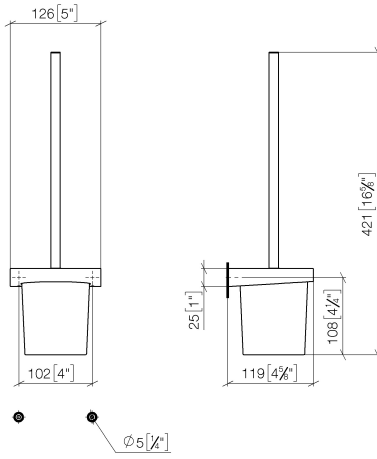

83 900 970

- crystal glass
- brush, matte black
- width 126mm
- height 415 mm
- 120mm projection

Fits: CL.1, LISSÉ, META

	Chrome	83 900 970-00
	Brushed Platinum	83 900 970-06
	Dark Chrome	83 900 970-19
	Light Gold	83 900 970-26
	Brushed Light Gold	83 900 970-27
	Brushed Durabronze (23kt Gold)	83 900 970-28
	Matte Black	83 900 970-33
	Brushed Bronze	83 900 970-42
	Brushed Champagne (22kt Gold)	83 900 970-46
	Champagne (22kt Gold)	83 900 970-47
	Brushed Chrome	83 900 970-93
	Brushed Dark Platinum	83 900 970-99

83 900 970

mm [inches]

83 900 970

Parts for other finishes can be found here: Brushed Platinum

### Spare parts list

No.	Item Number	Name	Quantity used	Delivery time
1	90 20 97 507 00-00	handle	1	10
2	90 18 50 601 00 90	brush	1	2
3	90 90 04 008 00 82	glass	1	2
4	08 17 97 506-00	holder	1	10
5	90 31 11 030 00 90	pin	2	2
6	05 17 20 726 02 90	fixing set	1	2
7	08 17 20 726 90	holder	2	2